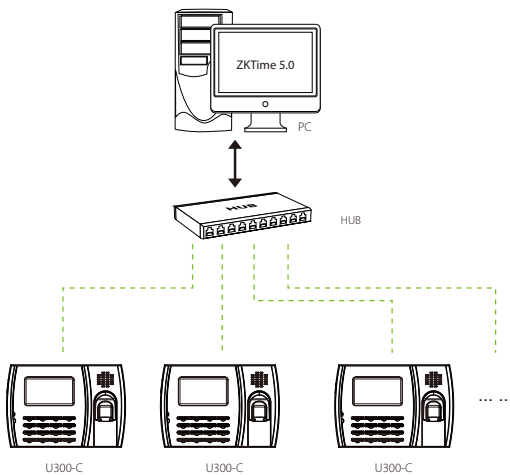

Specifications

Fingerprint Capacity	3000
ID Card Capacity	10,000 (Optional)
Record Capacity	100,000
Display	3-inch Screen
Communication	RS232/485, TCP/IP, USB-host, USB-client
Standard Functions	SMS, Workcode, DST, Scheduled-bell, Self-Service Query, Automatic Status Switch
Optional Functions	ID/Mifare/HID, 9 digit user ID, Webserver, Photo ID, ADMS
Software	ZKTime 5.0 (Free), ZKTime.Net
Power Supply	DC 5V 2A
Verification Speed	≤0.5 Sec.
Operating Temp.	0°C - 45°C
Operating Humidity	20% - 80%
Dimension	181.6×126×49mm (Length×Width×Thickness)
Net Weight	1.2 kg

Configuration