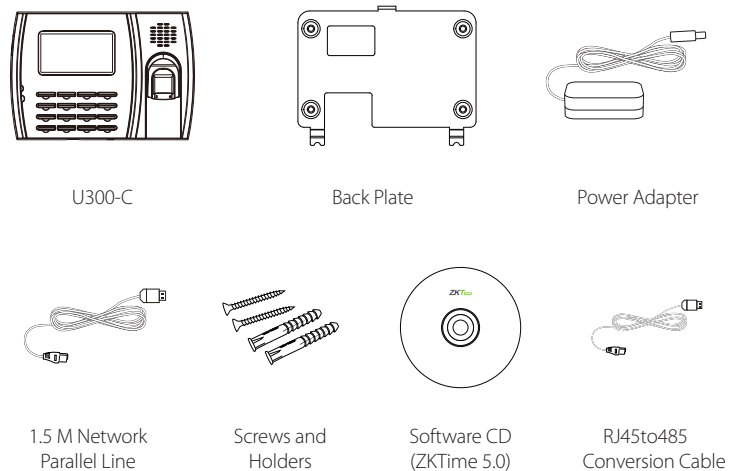

What's in the Box

ZKTeco Inc.
ZK Mansion, Wuhe Rd, Gangtou, Bantian, Buji Town,
Longgang District, Shenzhen China 518129
Tel: 86-755-8960 2345/46/47/48
E-mail: sales@zkteco.com
www.zkteco.com

Global Offices:
USA: +1 732-412-6007
EU: +34 916532891
Brazil: +55 31 2515-8326
Thailand: +66-027199154
Mexico: +52-55-52928418

South Africa: +27 12 259 1047
Egypt: +201110444134
Dubai: +971 4 6091 310
India: +91 8123536788
Indonesia: +62 21 2921 8949

Vietnam : +84-0169-5813007
Philippines: +63 9084118832
Russia: +8 915 178-46-81